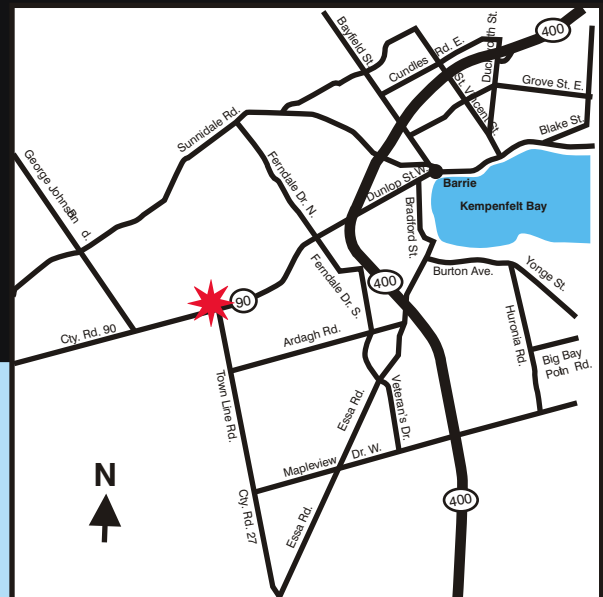

ADMISSION

ADULTS $6.00 SENIORS AND STUDENTS $4.00
CHILDREN UNDER 6 FREE

**New members
always welcome!**

Presented by the Barrie-Allandale Railway Modellers
For more information contact Rick Hatton @ (705) 428-9997